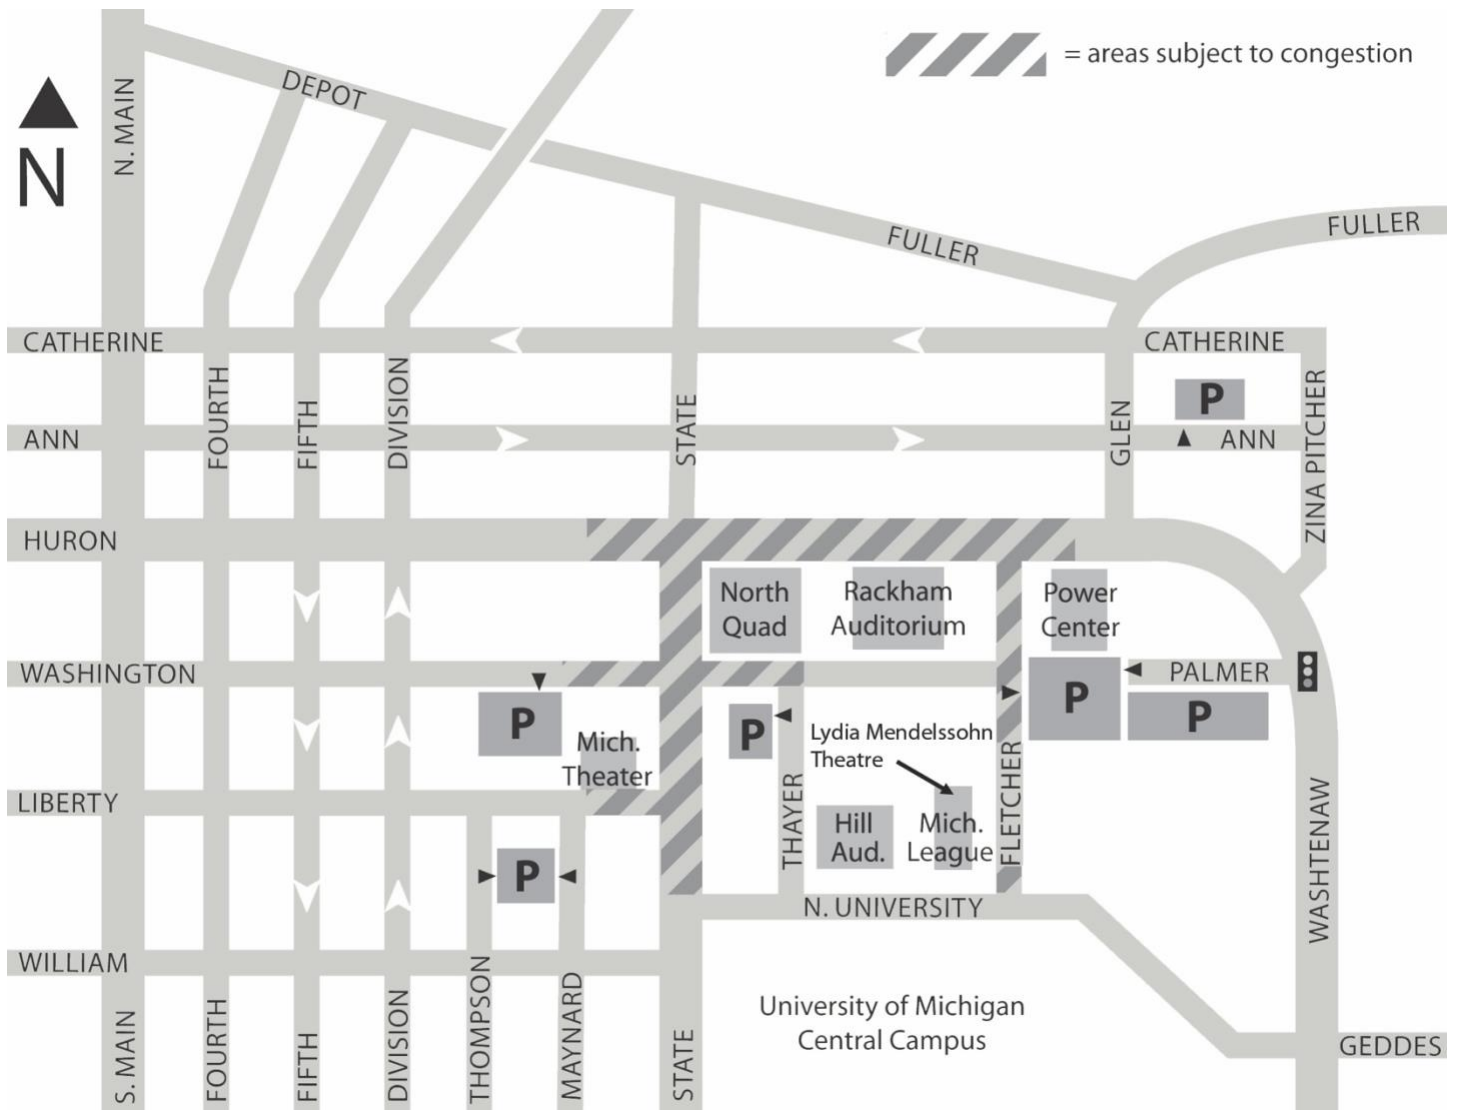

Map of Central Campus Venues

Interactive Campus Map: <https://maps.studentlife.umich.edu>