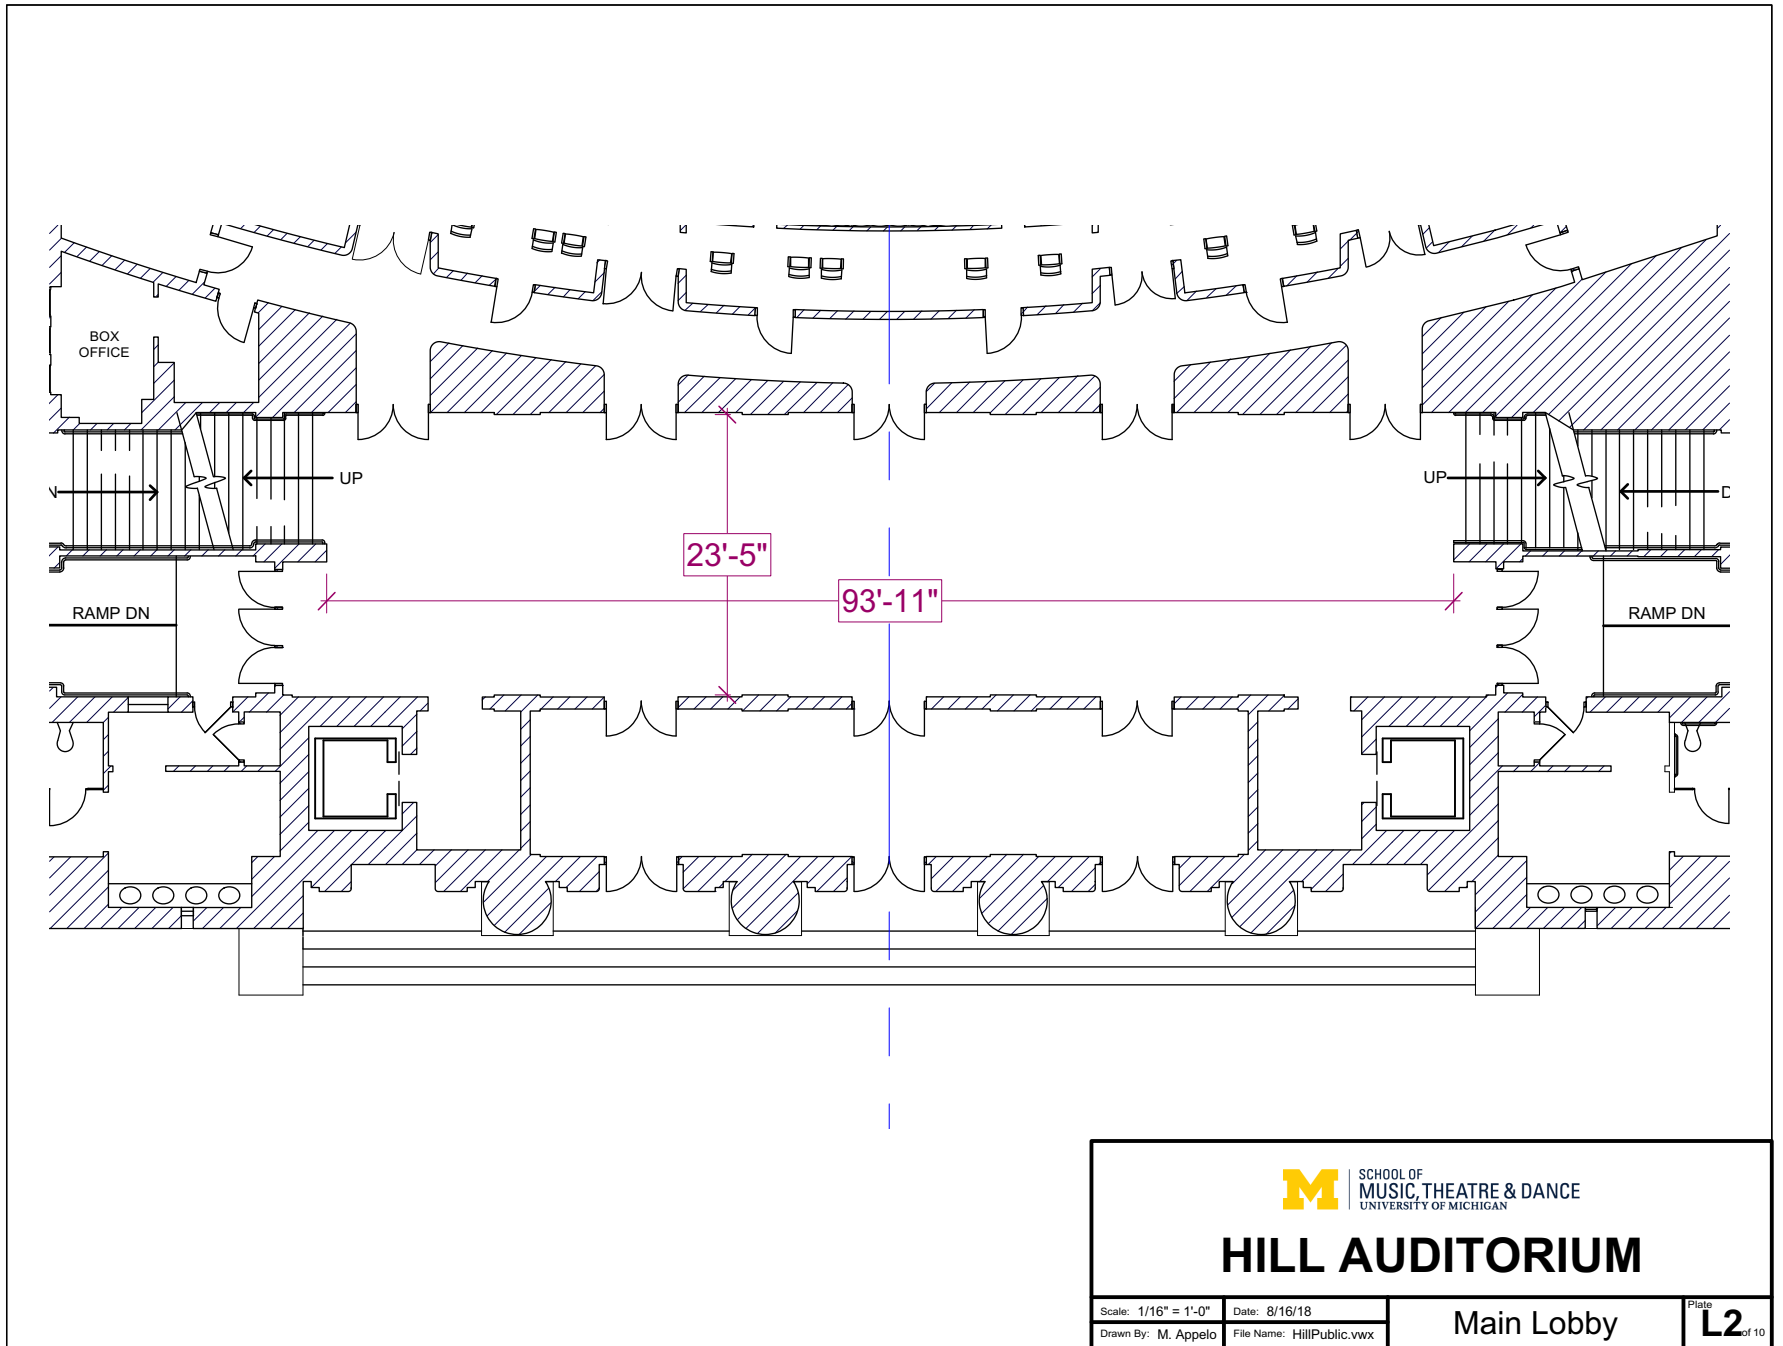

M SCHOOL OF
MUSIC, THEATRE & DANCE
UNIVERSITY OF MICHIGAN

HILL AUDITORIUM

Scale: 1/16" = 1'-0" Date: 8/16/18
Drawn By: M. Appelo File Name: HillPublic.vwx

Kennedy Lobby

Plate **L1** of 10

M SCHOOL OF
MUSIC, THEATRE & DANCE
UNIVERSITY OF MICHIGAN

HILL AUDITORIUM

Scale: 1/16" = 1'-0" Date: 8/16/18
Drawn By: M. Appelo File Name: HillPublic.vwx

Main Lobby

Plate **L2** of 10

M SCHOOL OF
MUSIC, THEATRE & DANCE
UNIVERSITY OF MICHIGAN

HILL AUDITORIUM

Scale: 1/16" = 1'-0" Date: 8/16/18
Drawn By: M. Appelo File Name: HillPublic.vwx

Mezzanine Lobby

Plate **L3** of 10