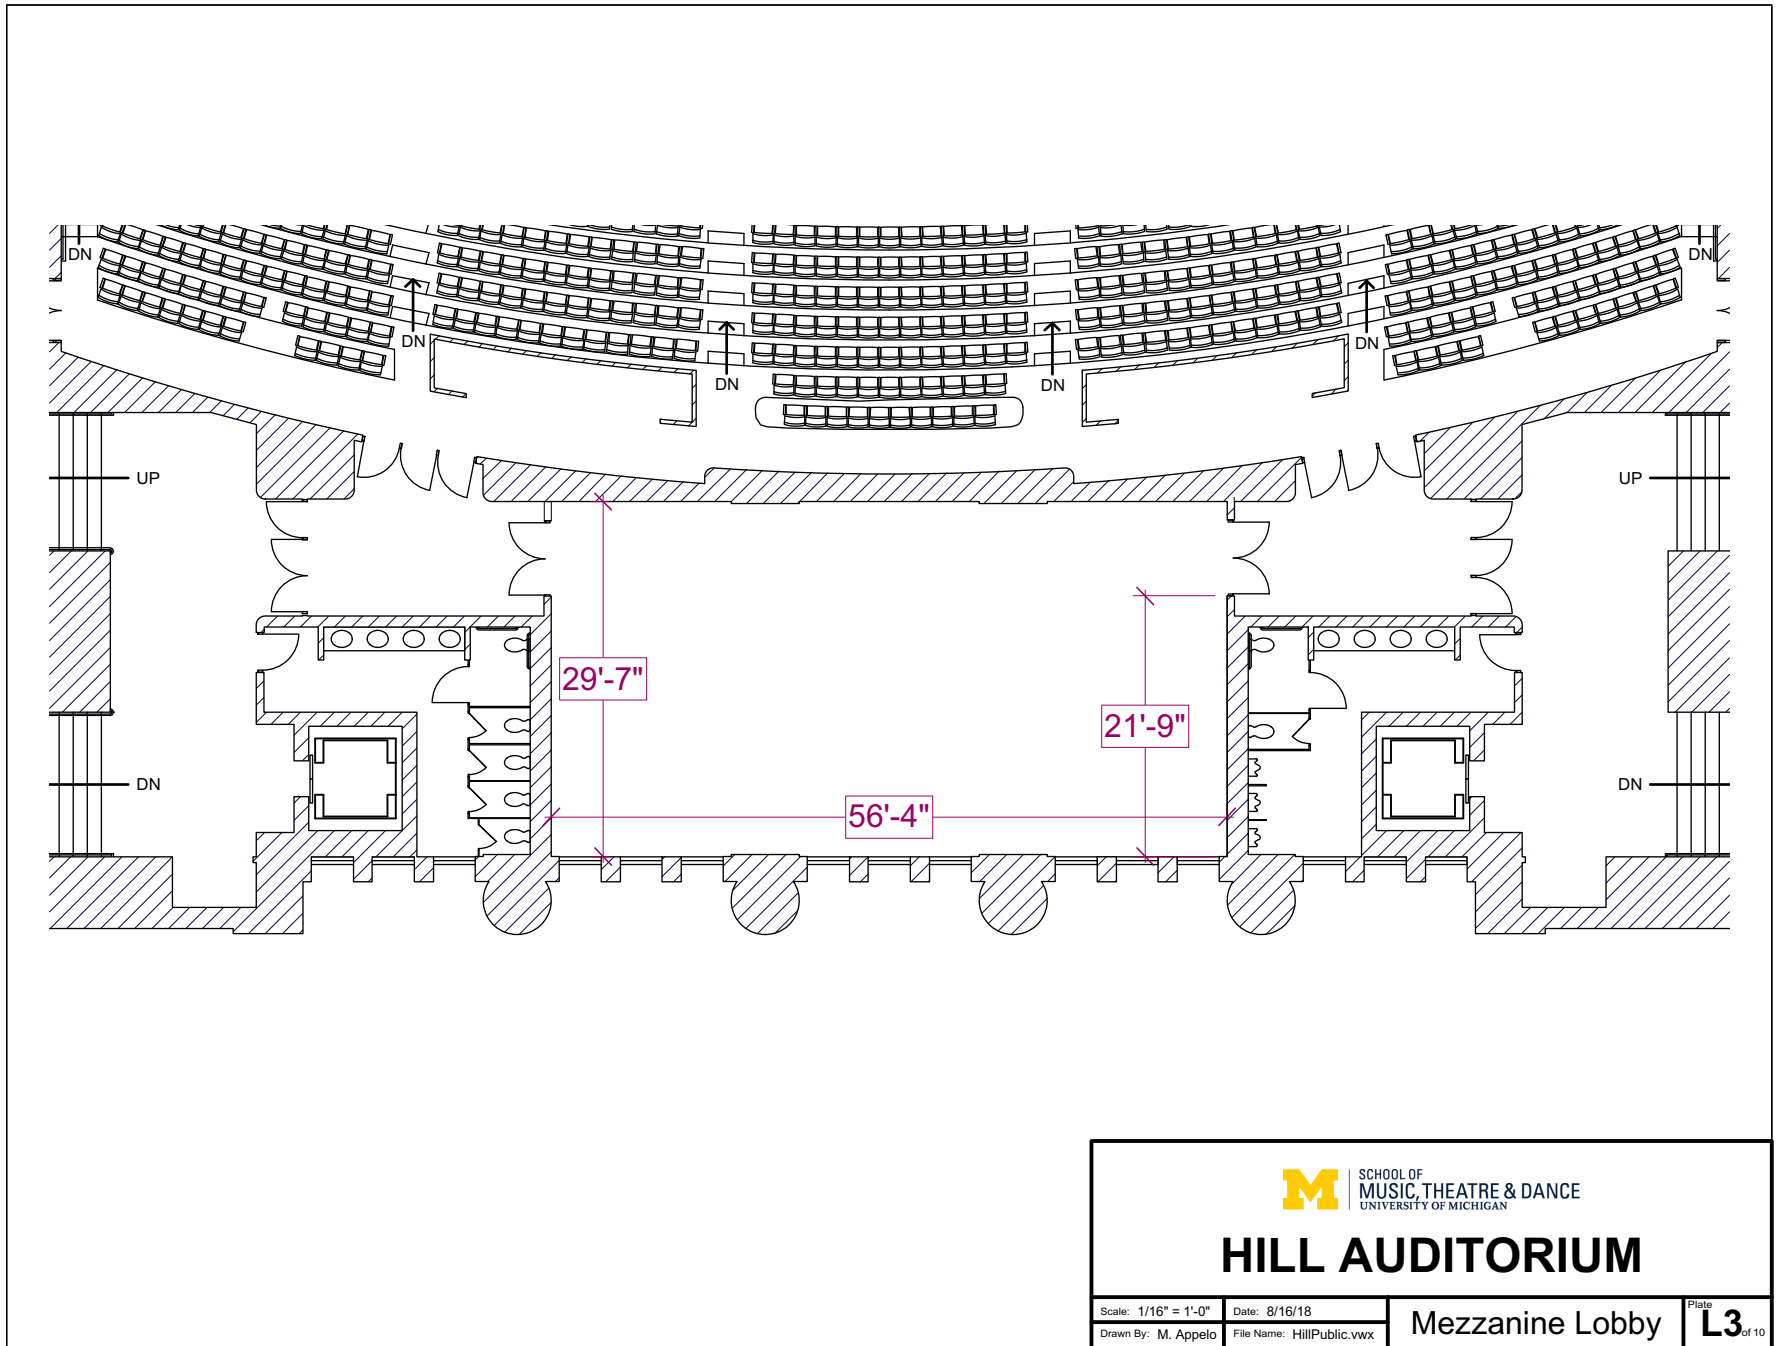

M SCHOOL OF
MUSIC, THEATRE & DANCE
UNIVERSITY OF MICHIGAN

HILL AUDITORIUM

Scale: 1/16" = 1'-0" Date: 8/16/18
Drawn By: M. Appelo File Name: HillPublic.vwx

Kennedy Lobby

Plate **L1** of 10

M SCHOOL OF
MUSIC, THEATRE & DANCE
UNIVERSITY OF MICHIGAN

HILL AUDITORIUM

Scale: 1/16" = 1'-0" Date: 8/16/18
Drawn By: M. Appelo File Name: HillPublic.vwx

Main Lobby

Plate **L2** of 10

M SCHOOL OF
MUSIC, THEATRE & DANCE
UNIVERSITY OF MICHIGAN

HILL AUDITORIUM

Scale: 1/16" = 1'-0" Date: 8/16/18
Drawn By: M. Appelo File Name: HillPublic.vwx

Mezzanine Lobby

Plate **L3** of 10